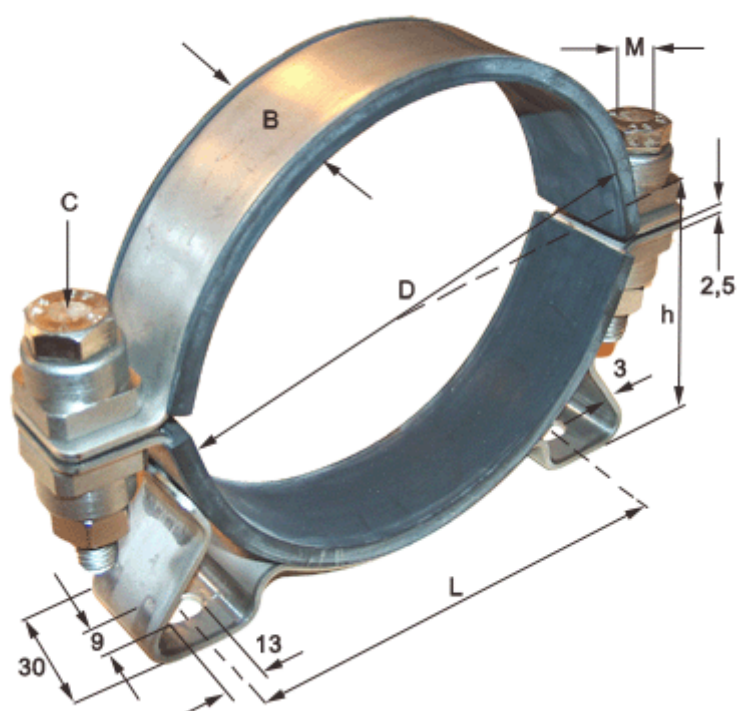

# Data Sheet

Article number: 021816025160

Description: Clamp with bracket and rubber  
SPGU 6025. 160/30 SK

## Measures

C (screw type) = SK hexagon screw

Diameter D = 160

h = 89

L = 148

Width B = 30